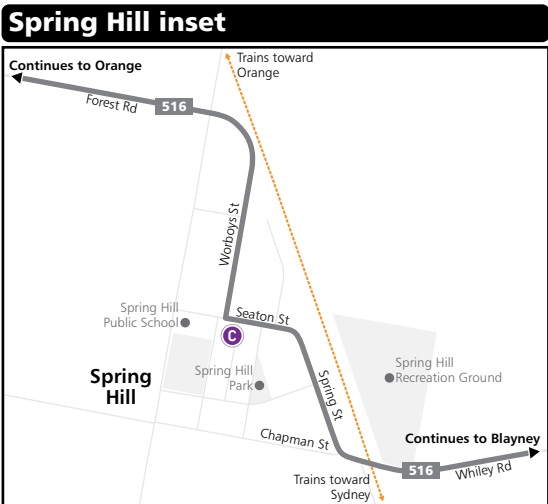

B

Orange bus network map

- Legend**
- Bus route
 - Limited service
 - Train line & station
 - Route number
 - Bus interchange
 - Coach stop

Plan your trip at transportnsw.info