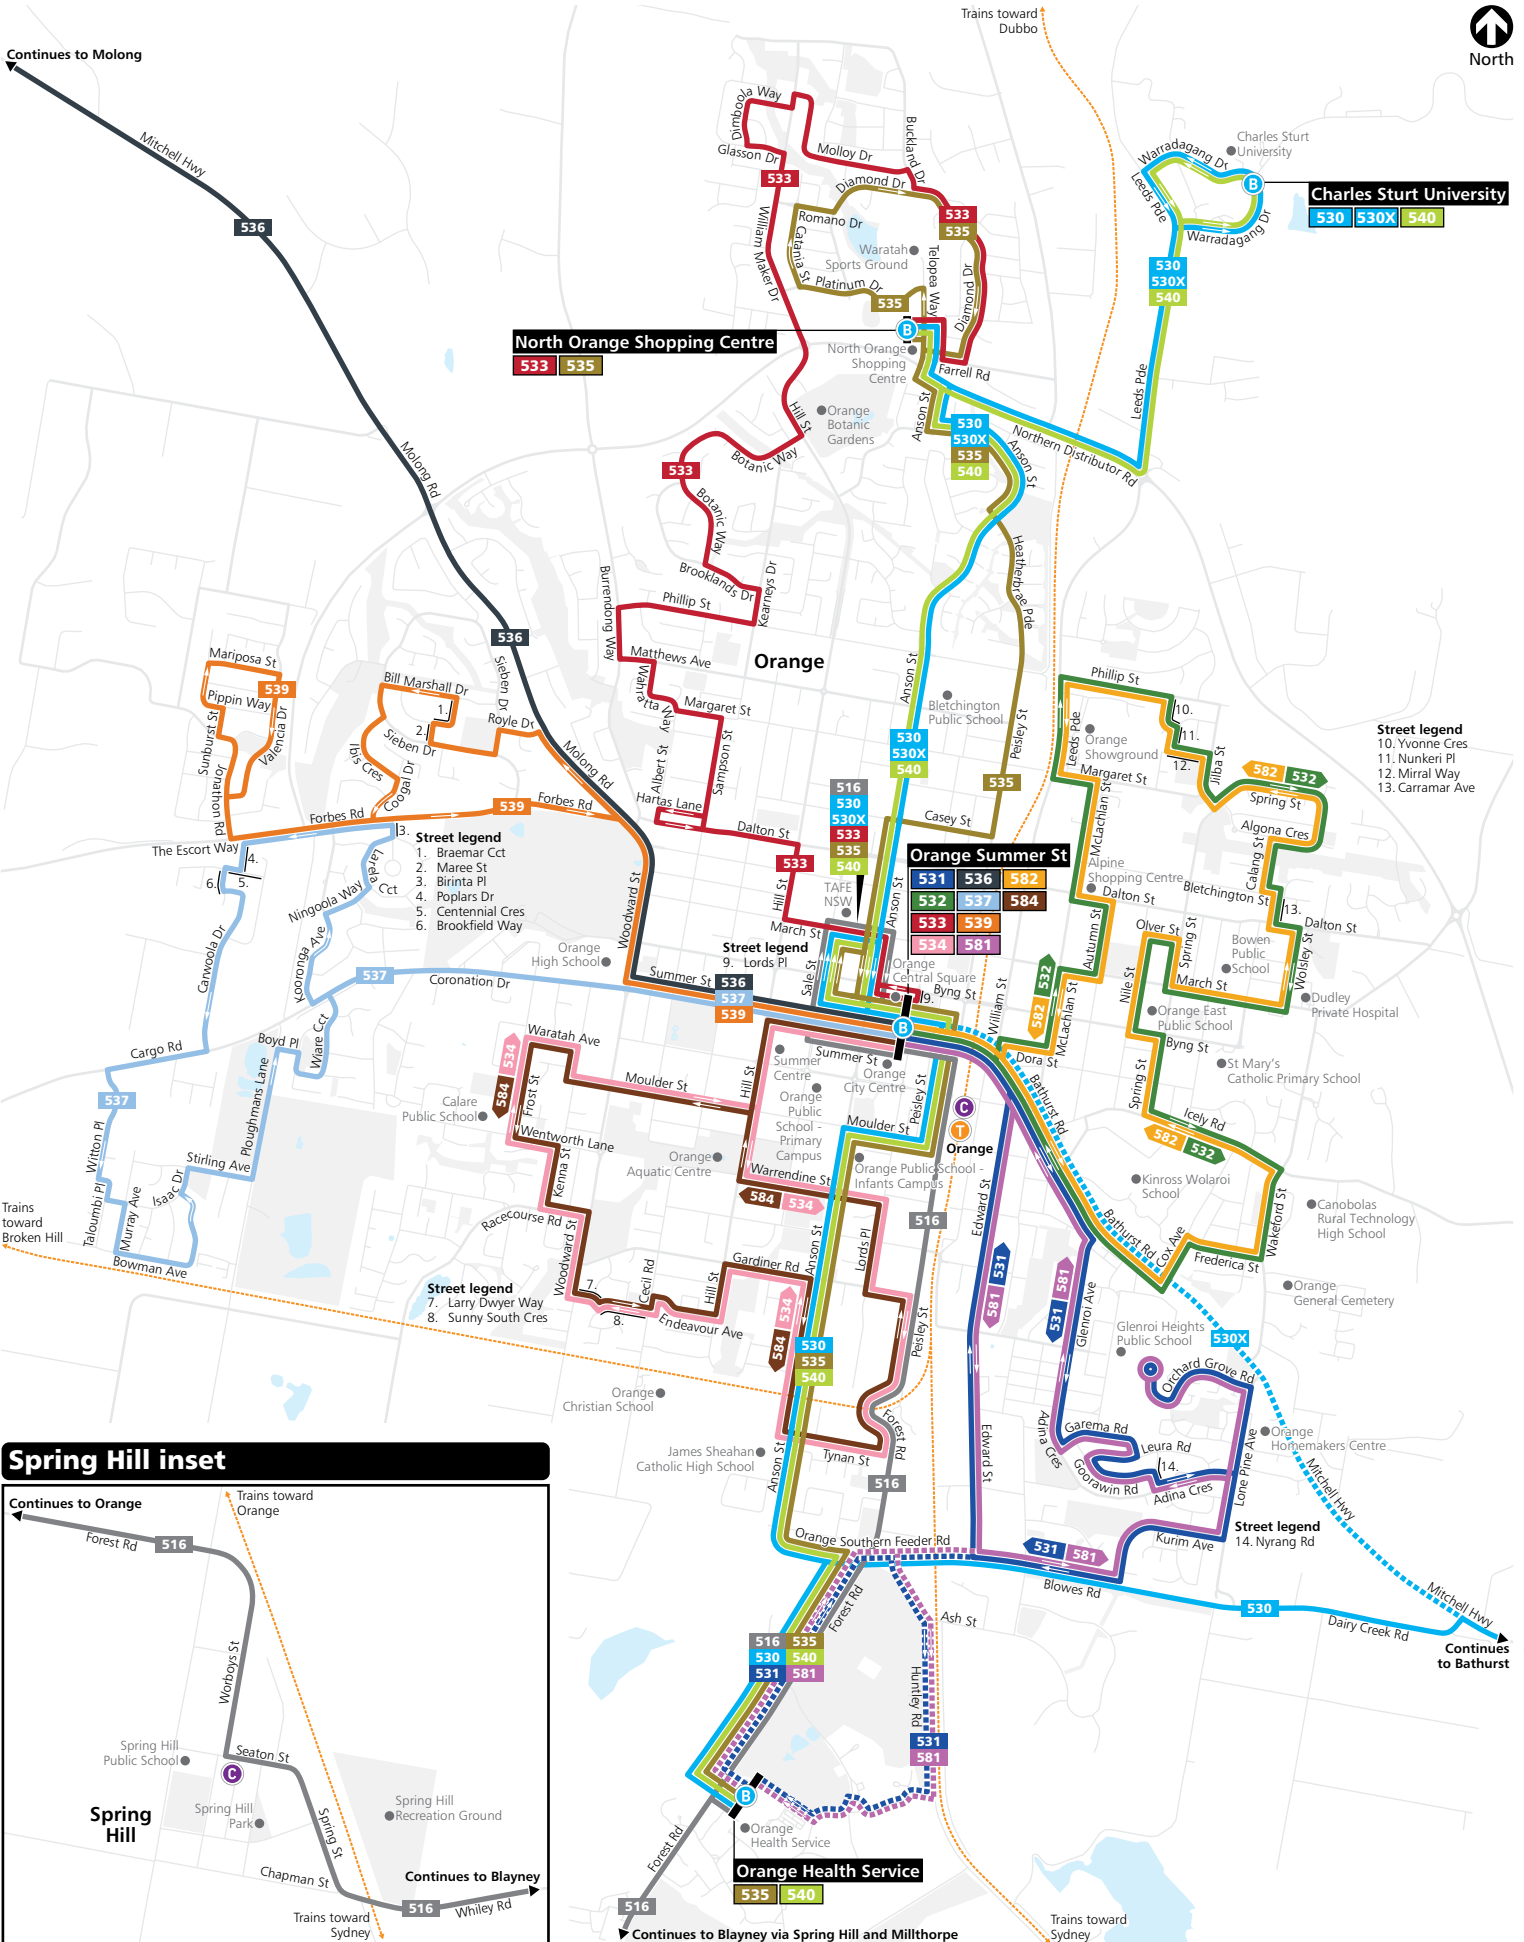

B

Orange bus network map

- Legend**
- Bus route
 - Limited service
 - Train line & station
 - Route number
 - Bus interchange
 - Coach stop

Plan your trip at transportnsw.info